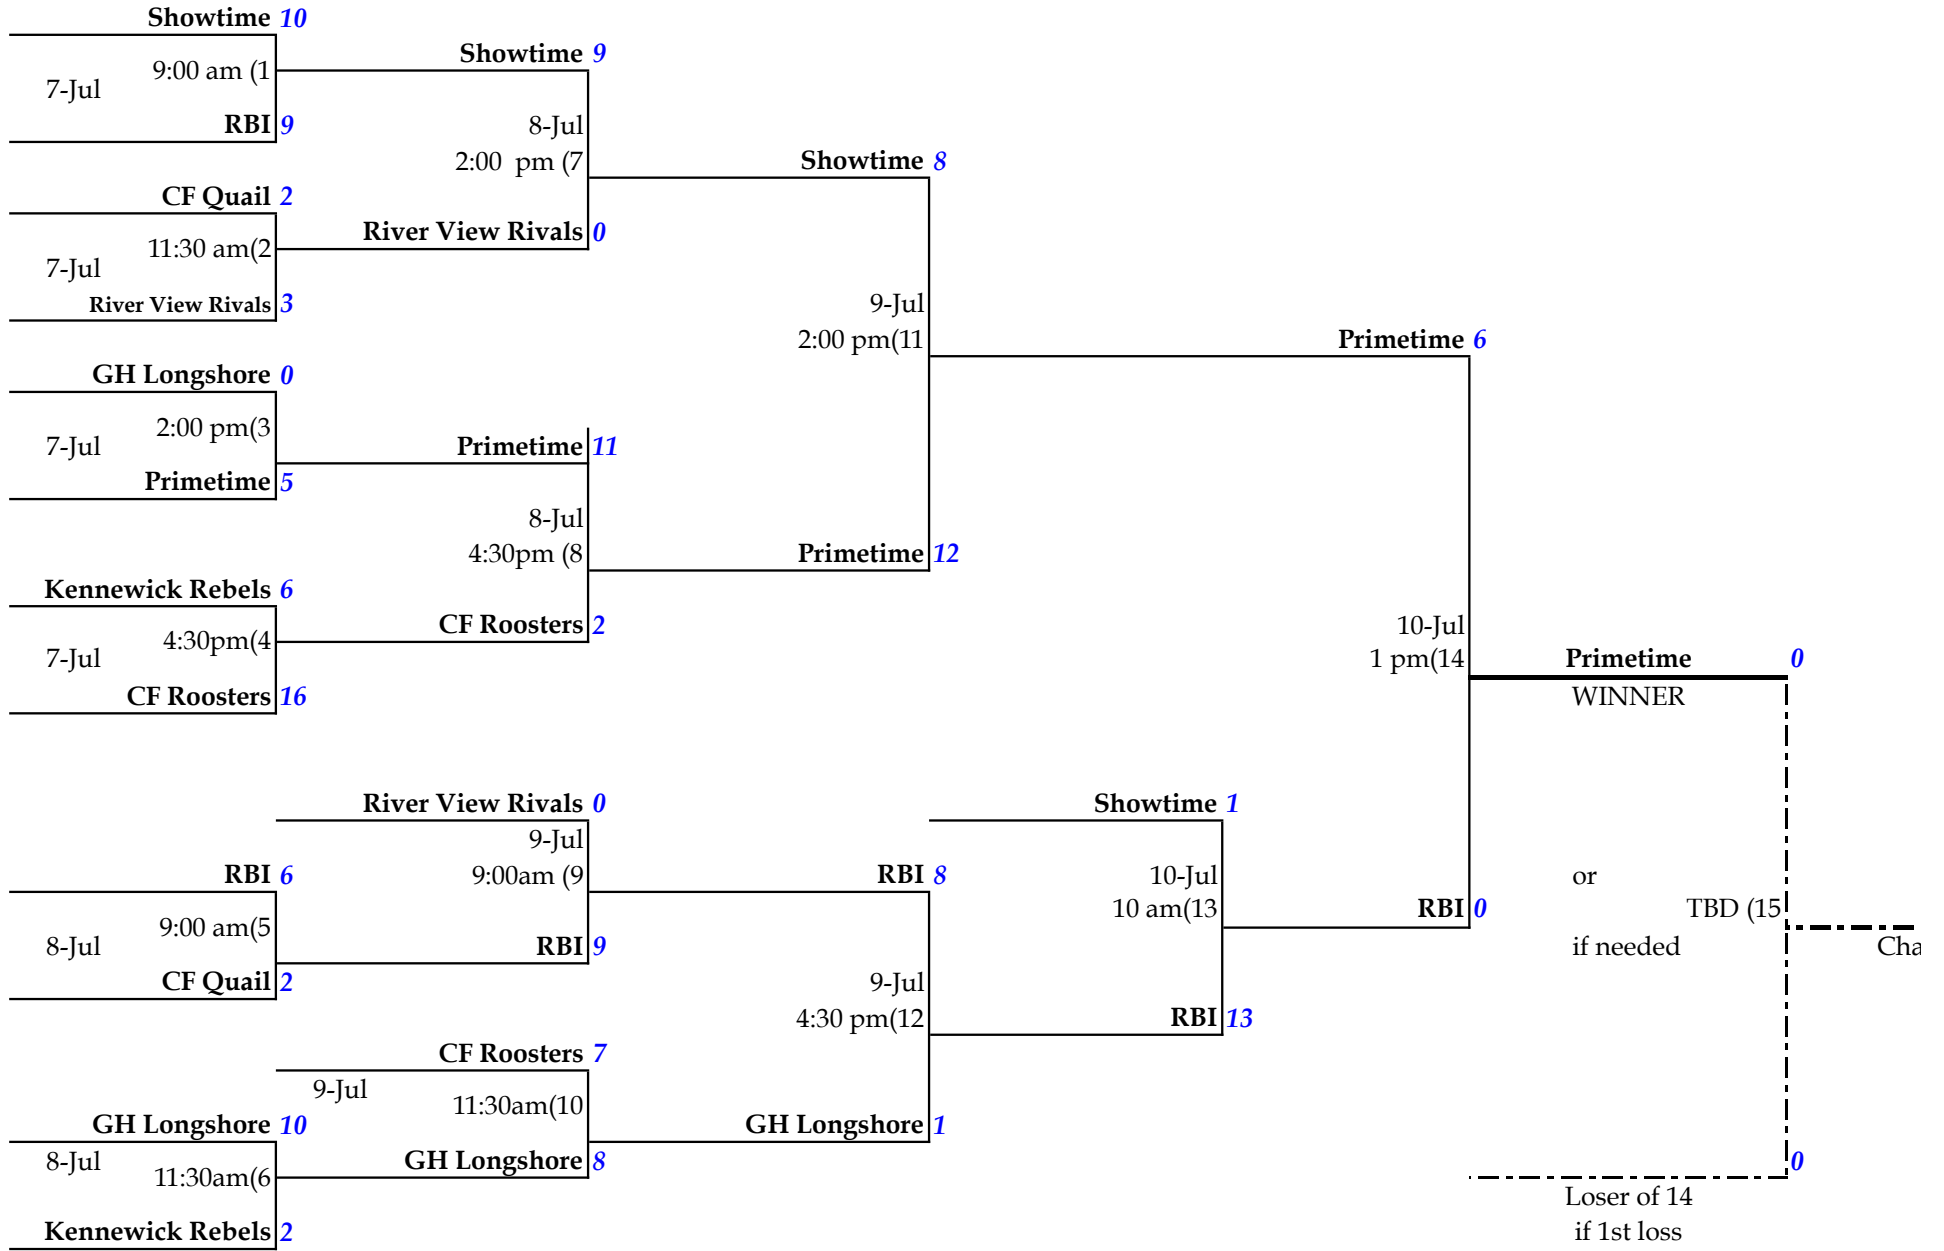

*Southern Washington 16-18 State Tourney
Babe Ruth League, Inc.
8-Team Double Elimination Bracket*

16-18 Babe Ruth

Top 2 teams to Regionals in C:

*Southern Washington 16-18 State Tourney
Babe Ruth League, Inc.
8-Team Double Elimination Bracket*

ampion

algary